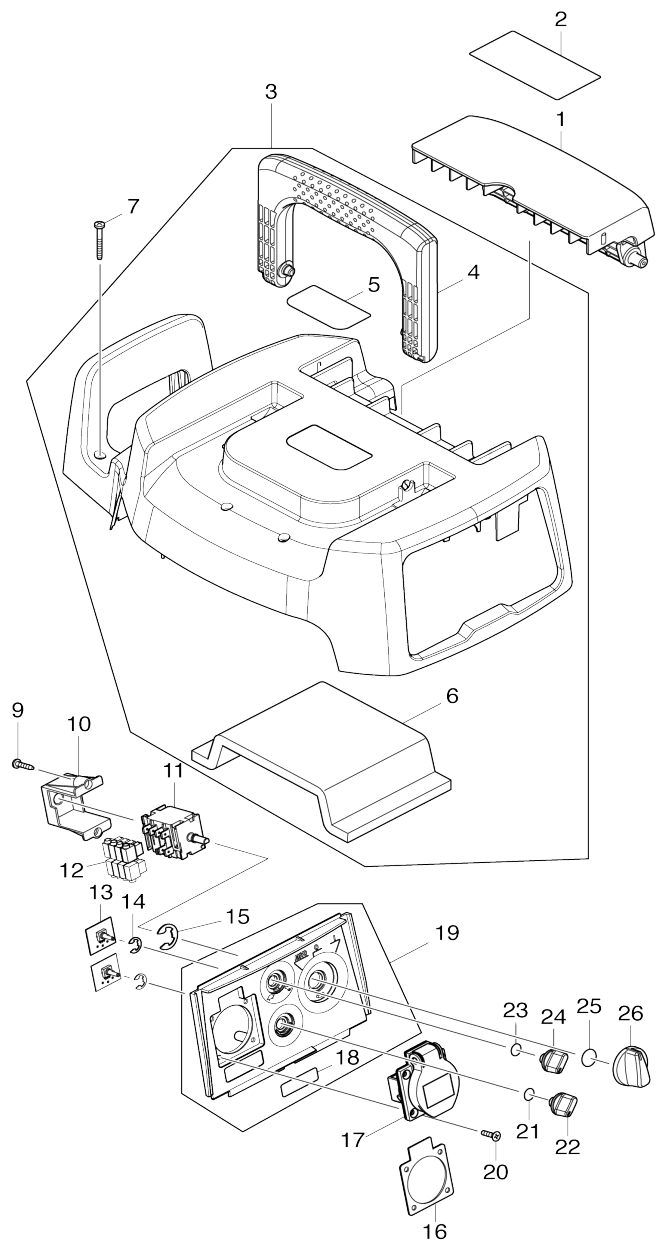

Model No.VC3211M VACUUM CLEANER