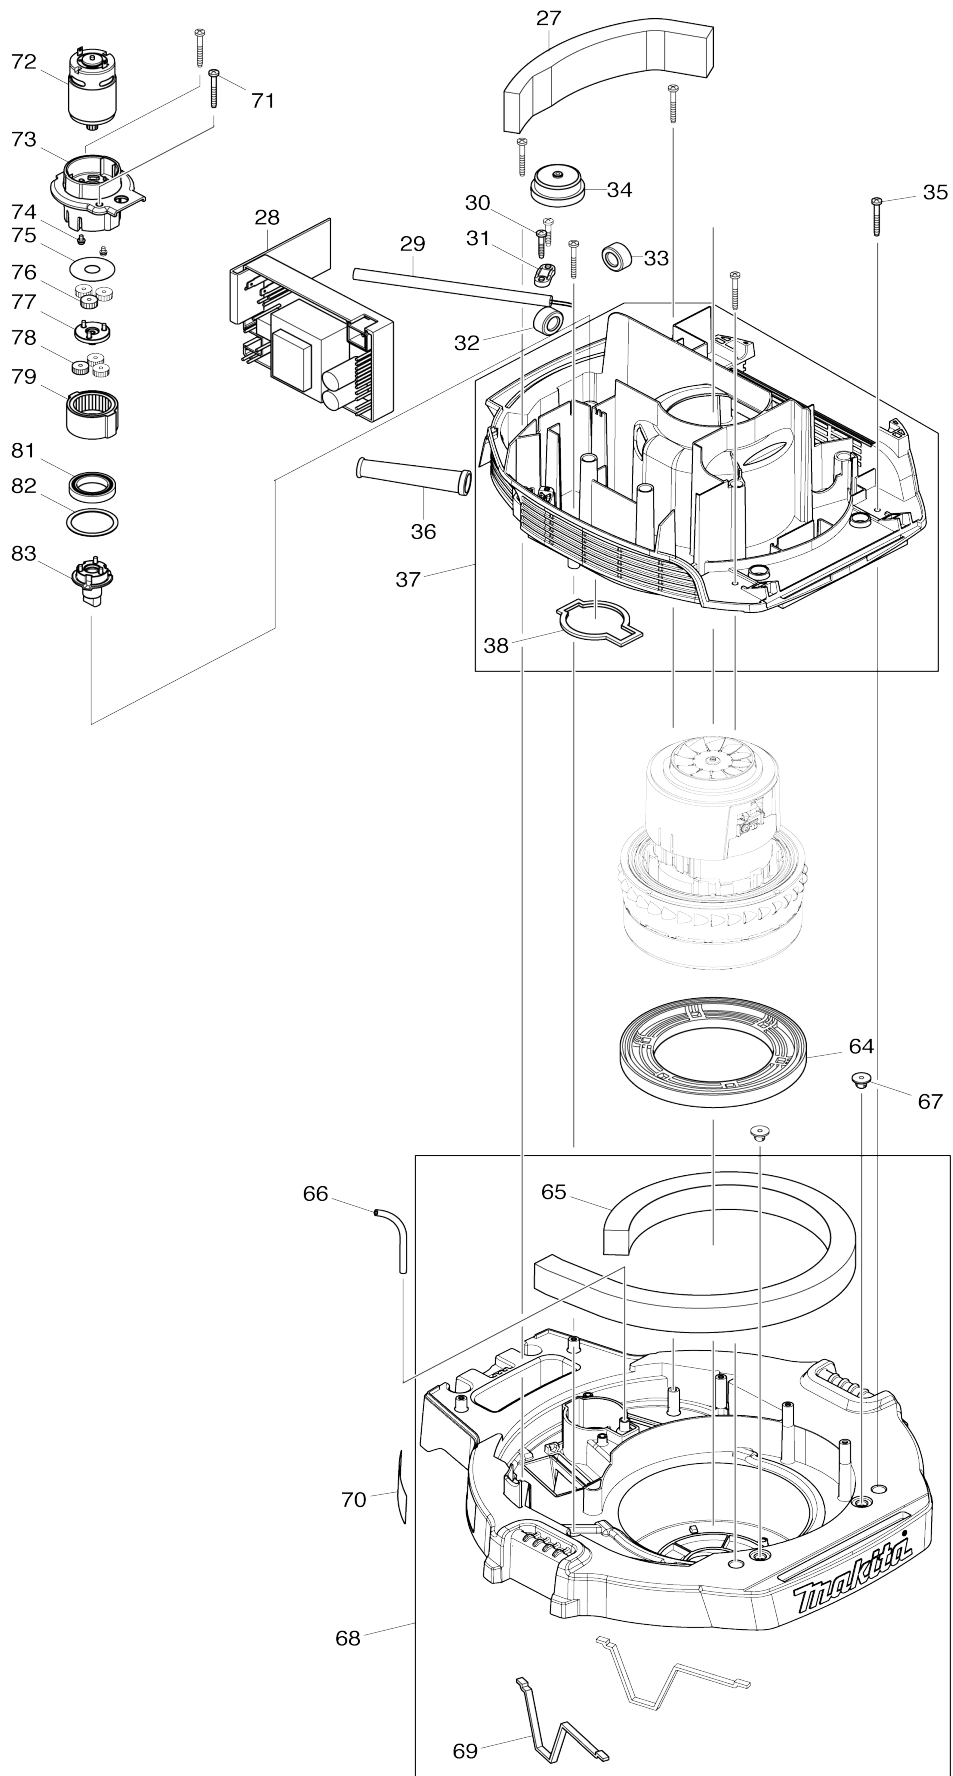

Model No.VC3211M VACUUM CLEANER