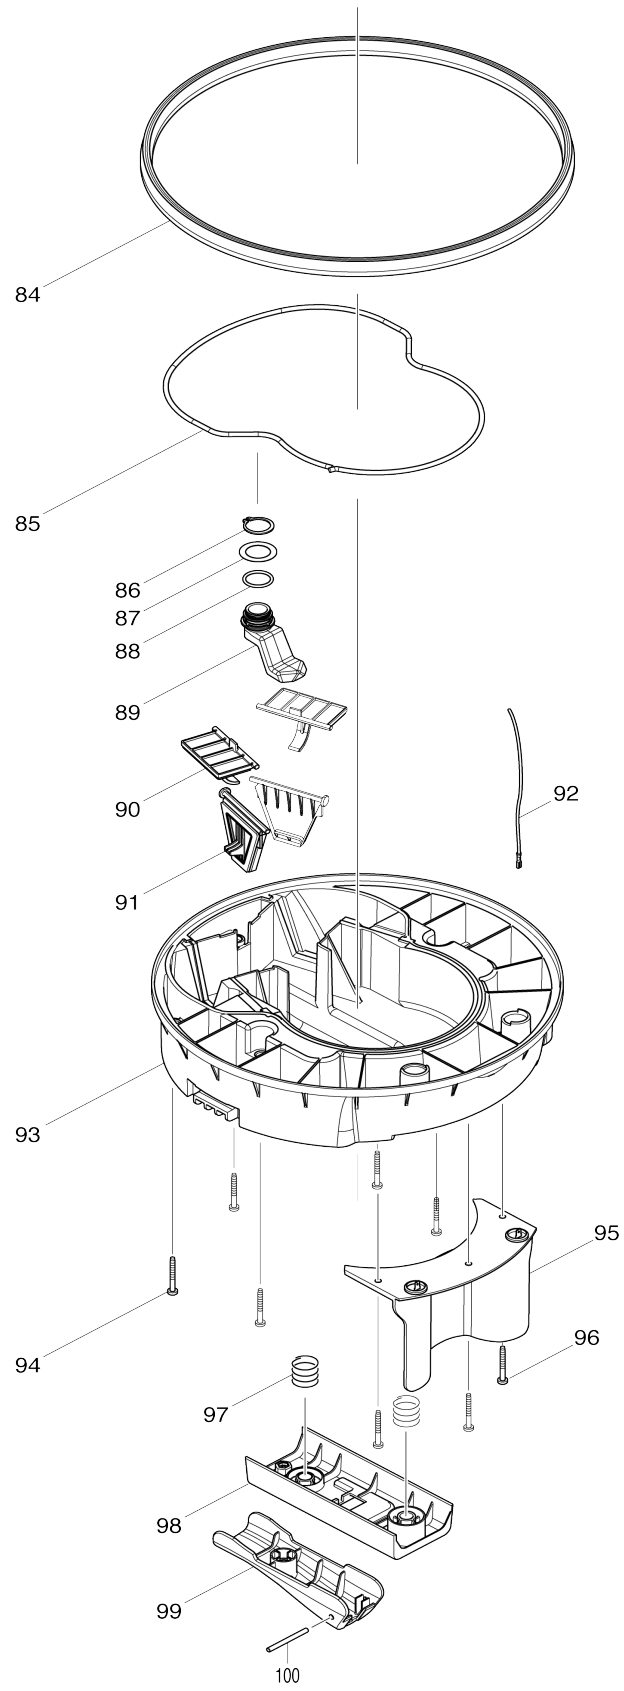

Model No.VC3211M VACUUM CLEANER