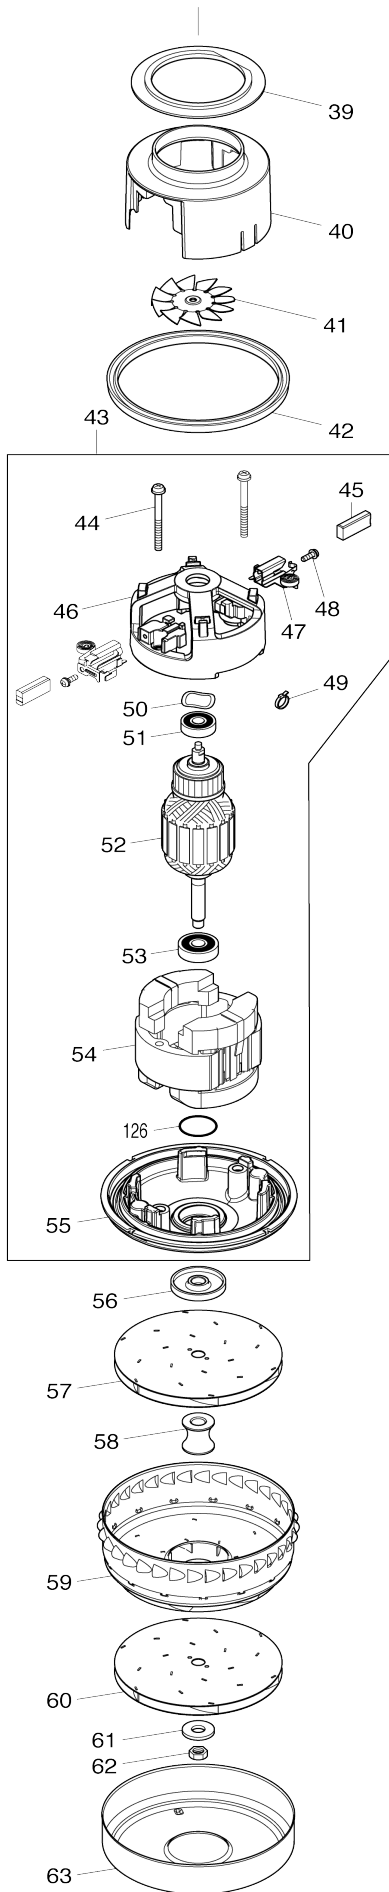

Model No.VC3211M VACUUM CLEANER