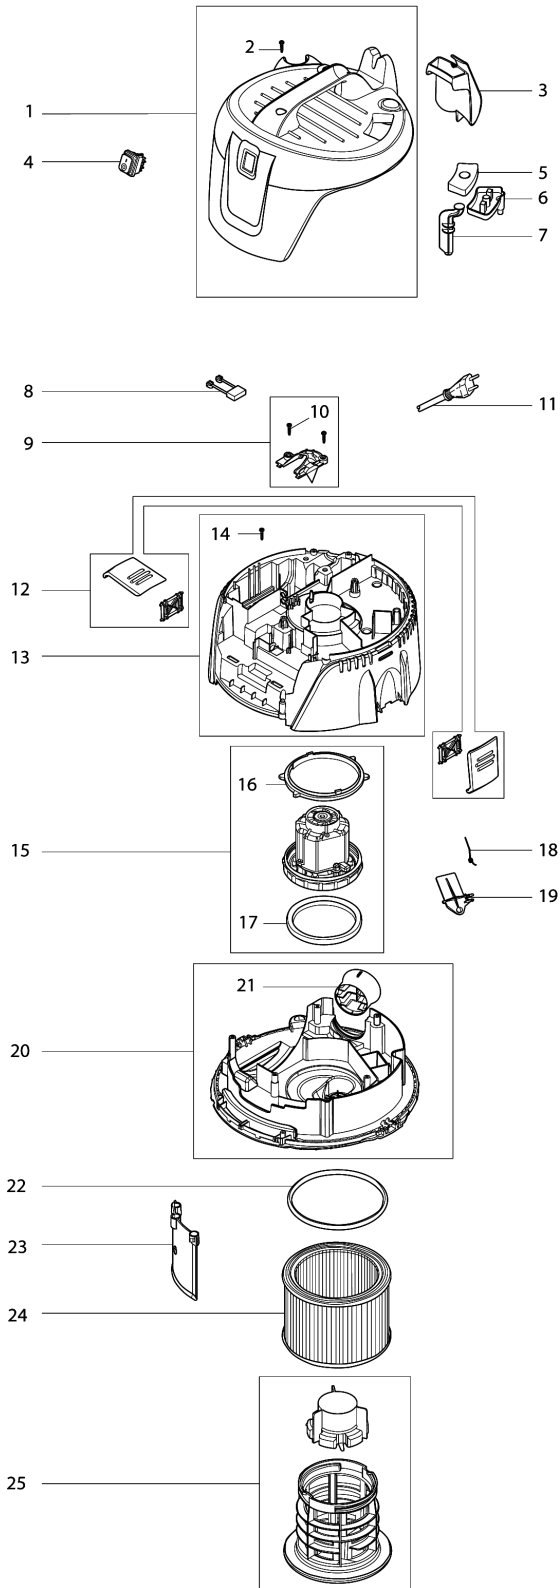

Model No.VC2000L VACUUM CLEANER

Model No.VC2000L VACUUM CLEANER

Item	Parts No.	Description	I/C	Qty	New/Old	Opt. 1	Opt. 2	Note
001	W107419618	COVER		1				
D10		INC. 2						
002	W302003704	SCREW 5X18 TX20		2	*			
002-1	W302004029	SCREW 5X18 TX20	O	2				
003	W107409981	HOSE AND CABLE HOOK		1				
004	W107404540	SWITCH O-I		1				
005	W107409183	DEDUSTING KNOB		1				
006	W107409127	P&C DRAIN HOUSING		1				
007	W107409128	DEDUTING ROD		1				
008	W107404542	CAPACITOR 0.1 MICRO FARAD		1				
009	W107409125	CABLE OUTLET		1				
D10		INC. 10						
010	W302003704	SCREW 5X18 TX20		2	*			
010-1	W302004029	SCREW 5X18 TX20	O	2				
011	W302002394	POWER CORD CEE 7/7		1				
012	W107409130	KIT LOCKING CLAMP		2				
013	W107409132	CLAMPING PLATE		1				
D10		INC. 14						
014	W302003704	SCREW 5X18 TX20		6	*			
014-1	W302004029	SCREW 5X18 TX20	O	6				
015	W107409160	MOTOR 220-240V 1000 W		1				
D10		INC. 16,17						
016	W107409163	UPPER MOTOR SEALING		1				
017	W107409164	LOWER MOTOR SEALING		1				
018	W909100083	TORSION SPRING		1				
019	W107409129	DEDUSTING FLAP		1				
020	W107409166	BASE PLATE WITH AIR OUTLET		1				
D10		INC. 21						
021	W107409167	AIR OUTLET		1				
022	W107409165	SEALING FILTER		1				
023	W107409159	DEFLECTOR SHIELD		1				
024	P-70219	FILTER ELEMENT		1				
025	W107402646	KIT FILTER SUPPORT CAGE +FLOAT		1				
026	W107419619	MAKITA CONTAINER 20L		1				
D10		INC. 27-30						
027	W107409170	WHEEL D130		2				
028	W107409169	INLET FITTING >VC2512L<		1				
029	W140642250	KIT CASTOR WHEELS 50MM		1				
030	W302004200	LABEL >DUST CLASS L<		1				
031	W107409979	TUBE HOLDER KIT		1				
032	W000014295	NOZZLE UNIVERSAL		1	*			
032-1	W142950000	NOZZLE UNIVERSAL	O	1				
033	P-72942	SUCTION TUBE 35X520MM 2PCS.		1				
034	W000029541	CREVICE NOZZLE		1				

Please order the parts with part number.

Print Date 13/10/2023